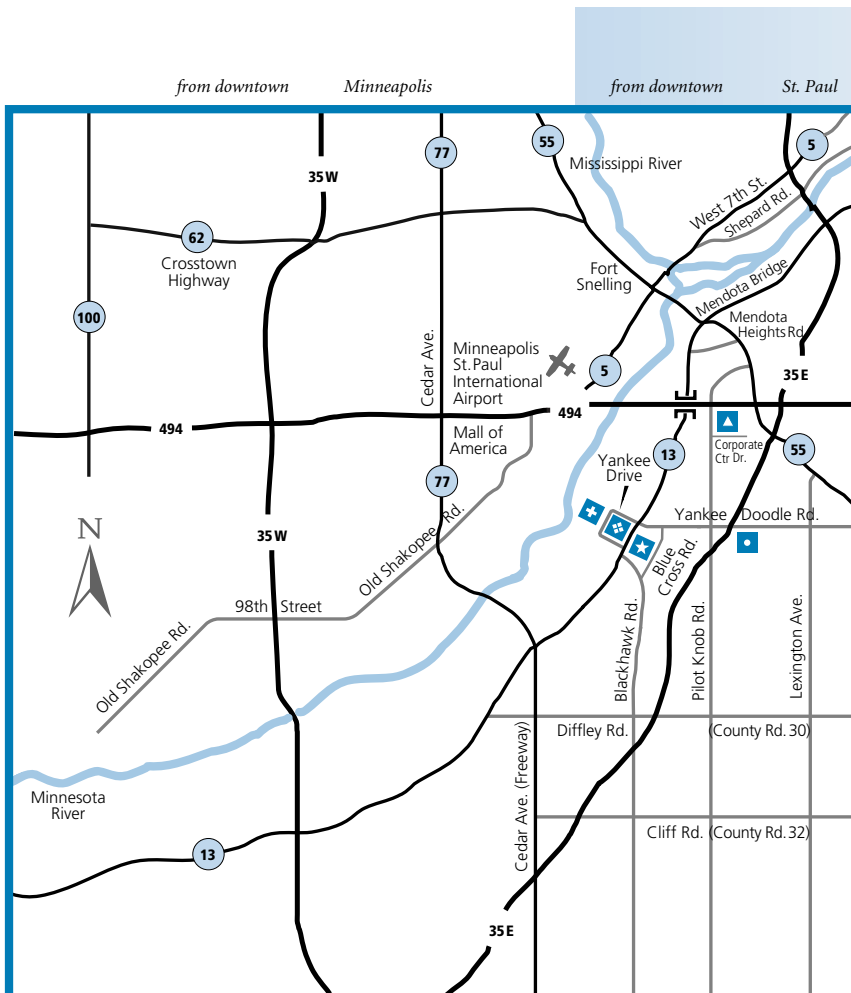

HOW TO GET TO Blue Cross and Blue Shield of Minnesota

From downtown Minneapolis:

Take I-35W south to the “airport” exit (Hwy 62/Crosstown).
Take Hwy 62 east (left lane exit) to Cedar Avenue (Hwy 77).
Take Cedar Avenue south to Hwy 13 (Sibley Memorial Hwy).
Take Hwy 13 north to Yankee Doodle Road.

From the western suburbs:

Take I-494 or Hwy 62/Crosstown to Cedar Avenue (Hwy 77).
Take Cedar Avenue south to Hwy 13 (Sibley Memorial Hwy).
Take Hwy 13 north to Yankee Doodle Road.

From the southern suburbs:

Take I-35E north to the Pilot Knob exit.
Turn left (north) onto Pilot Knob Road.
Proceed to Yankee Doodle Road.

From downtown St. Paul:

Take I-35E south to Yankee Doodle Road.

Bus transportation

is available through Metro Transit at (612) 373-3333 and Minnesota Valley Transit Authority at (612) 882-7500. When asking for route information, be sure to mention the name and address of the specific Blue Cross and Blue Shield of Minnesota building.

Blue Cross locations:

- Main Building
- RiverPark campus
- WaterView
- Eagandale
- Blue Cross University
- Yankee Place South